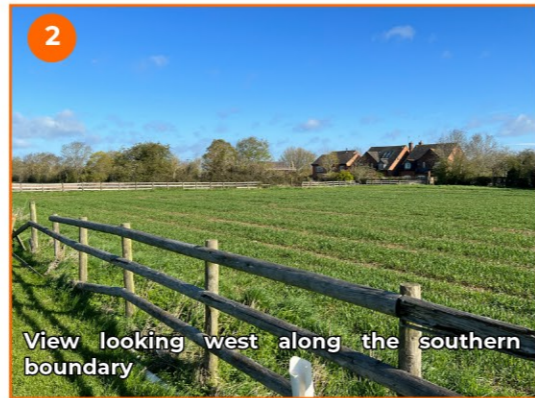

Viewpoint Locations

View looking east from western boundary

Existing Site entrance from the north

View looking west along the southern boundary

Existing properties north-west of the Site

View looking south along the north-western boundary

View looking north-east into the existing properties along Banbury Road

Public Rights of Way overlooking the northern edge of the Site boundary

Existing properties north-west of the Site

View looking east along the southern boundary

View looking west towards the existing settlement west of the Site

View looking west along the southern boundary overlooking the sport pitch