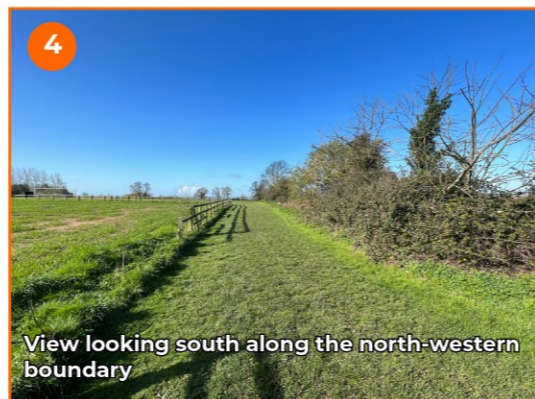

Viewpoint Locations

View looking east from western boundary

Existing Site entrance from the north

View looking west along the southern boundary

Existing properties north-west of the Site

View looking south along the north-western boundary

View looking north-east into the existing properties along Banbury Road

Public Rights of Way overlooking the northern edge of the Site boundary

Existing properties north-west of the Site

View looking east along the southern boundary

View looking west towards the existing settlement west of the Site

View looking west along the southern boundary overlooking the sport pitch